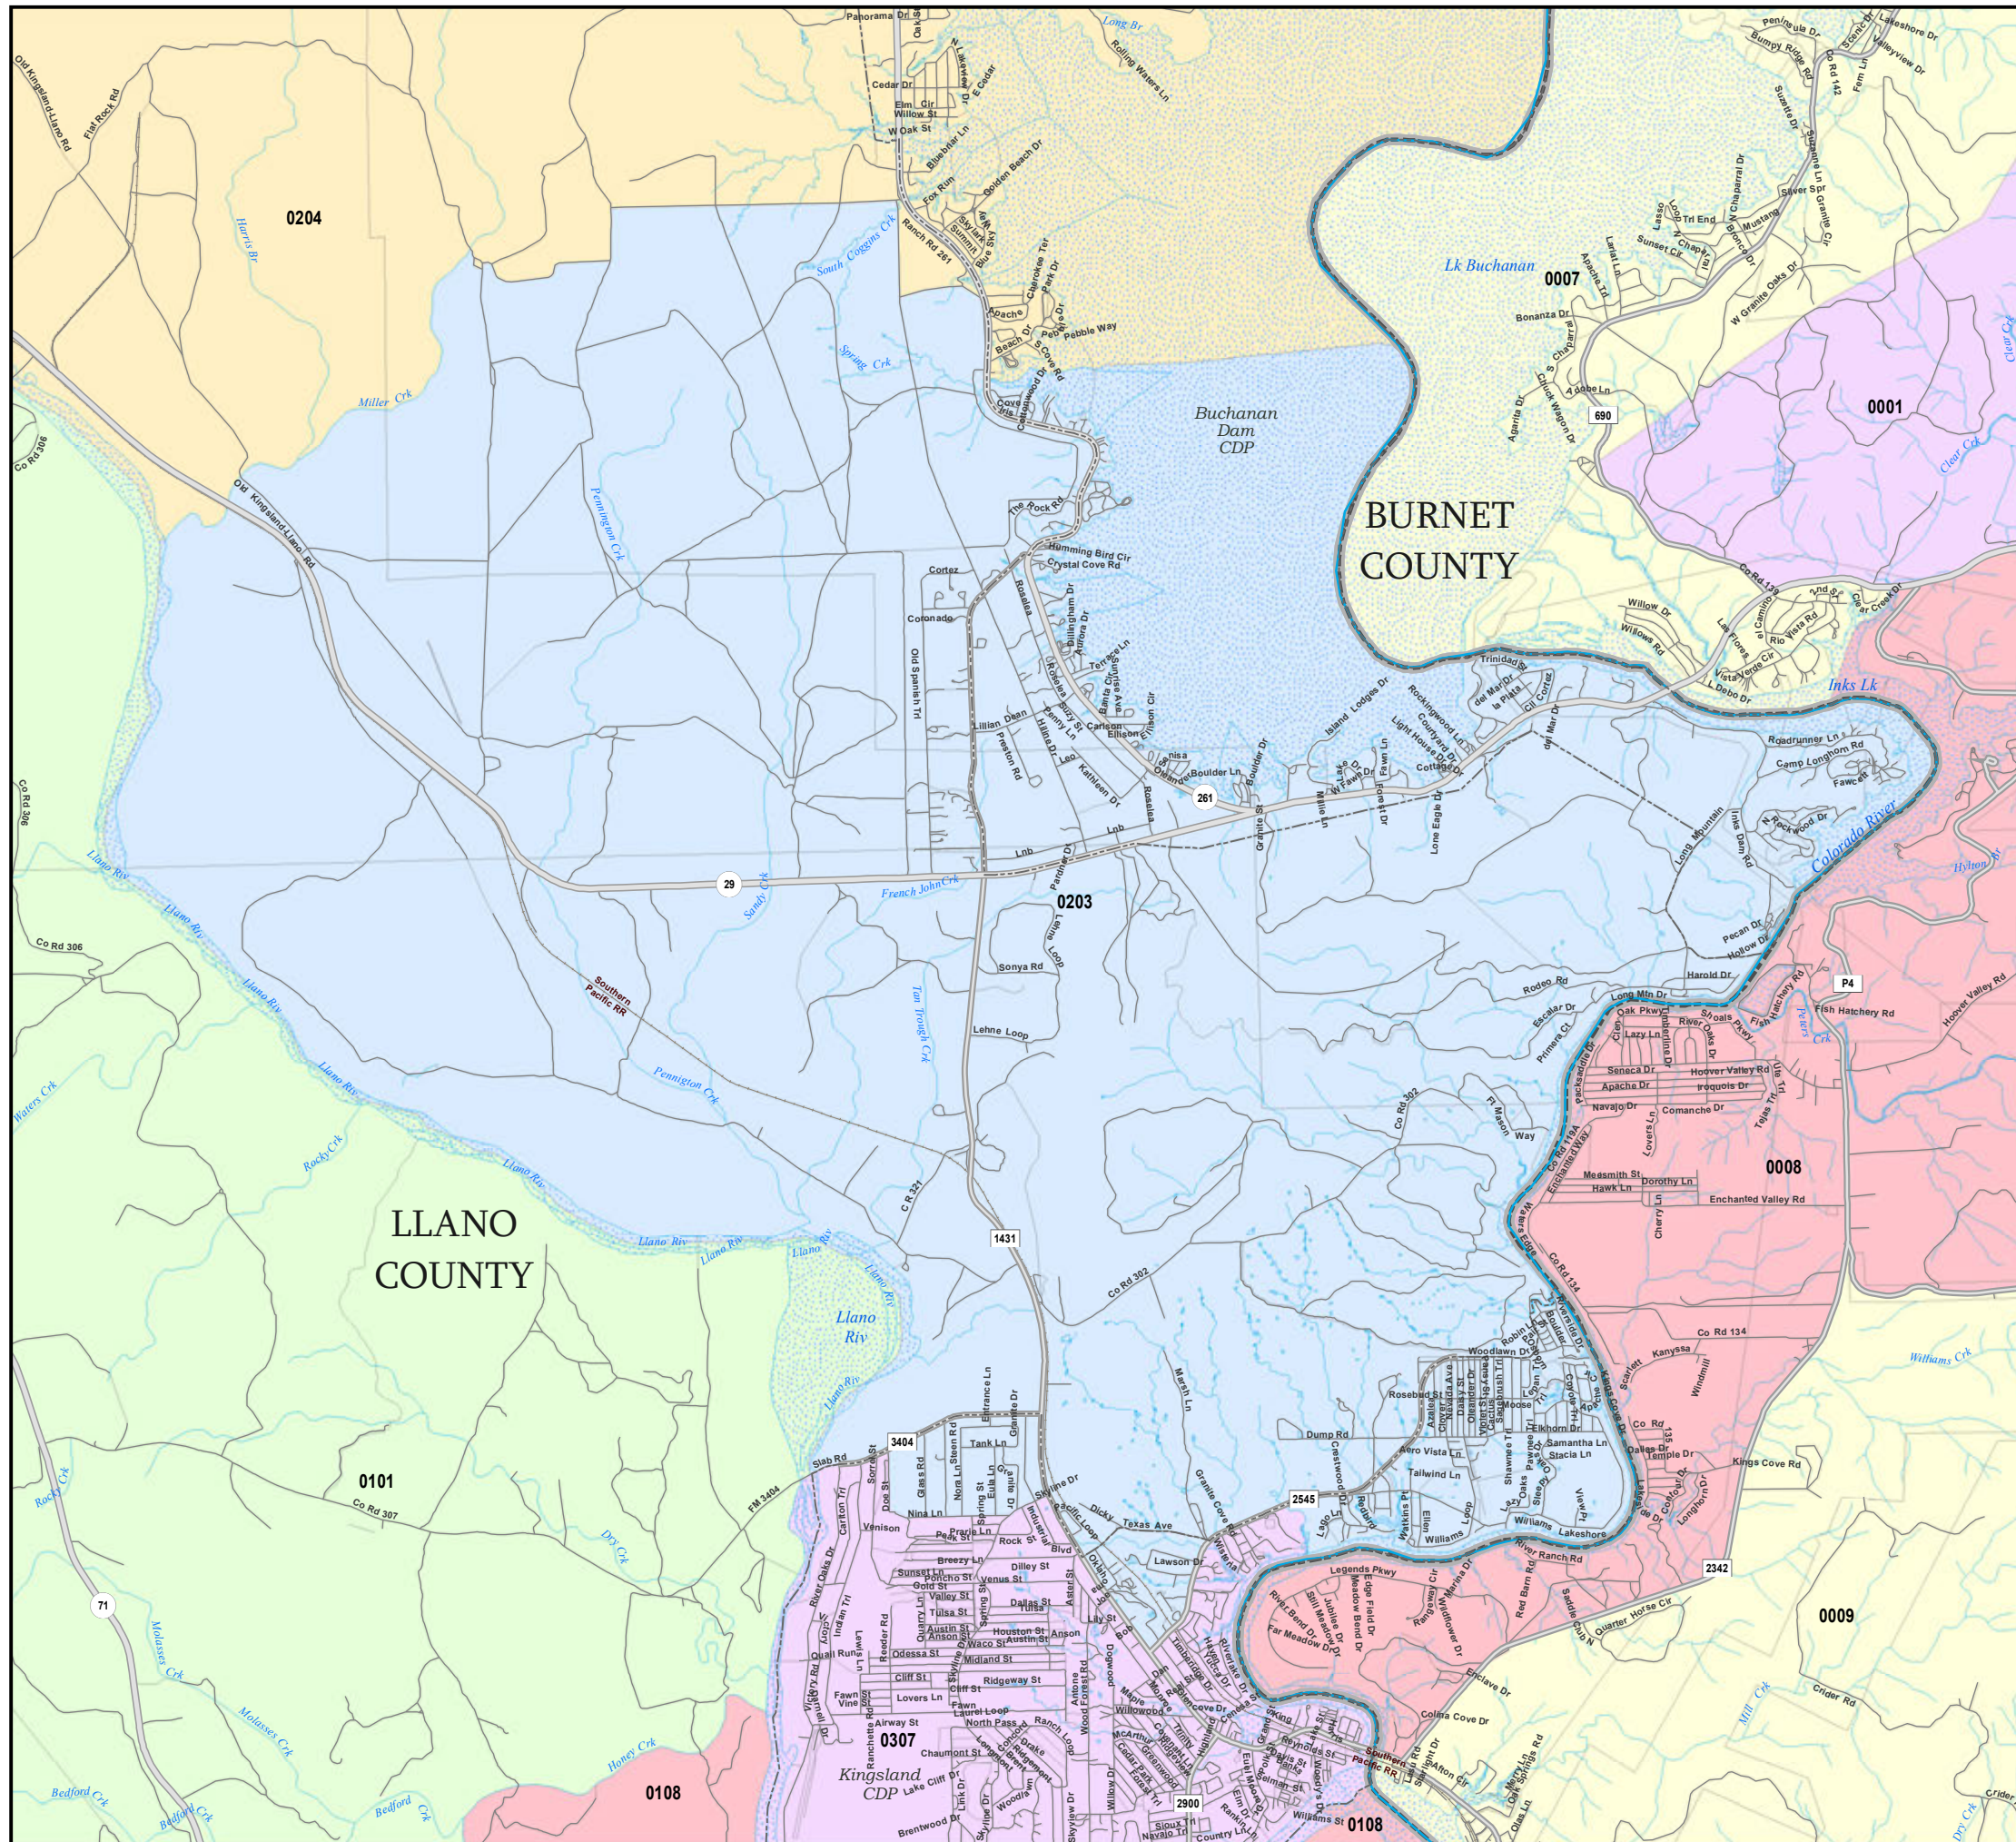

PRECINCT 0203 LLANO COUNTY

2016 General Election Precincts

- Cities**
- Census Designated Places (CDPs)*
- COUNTIES**
- Water*
- Streams*
- 2016 General Election Precincts**

Boundaries other than for legislative, congressional, or State Board of Education districts are for informational purposes only and may be approximate.