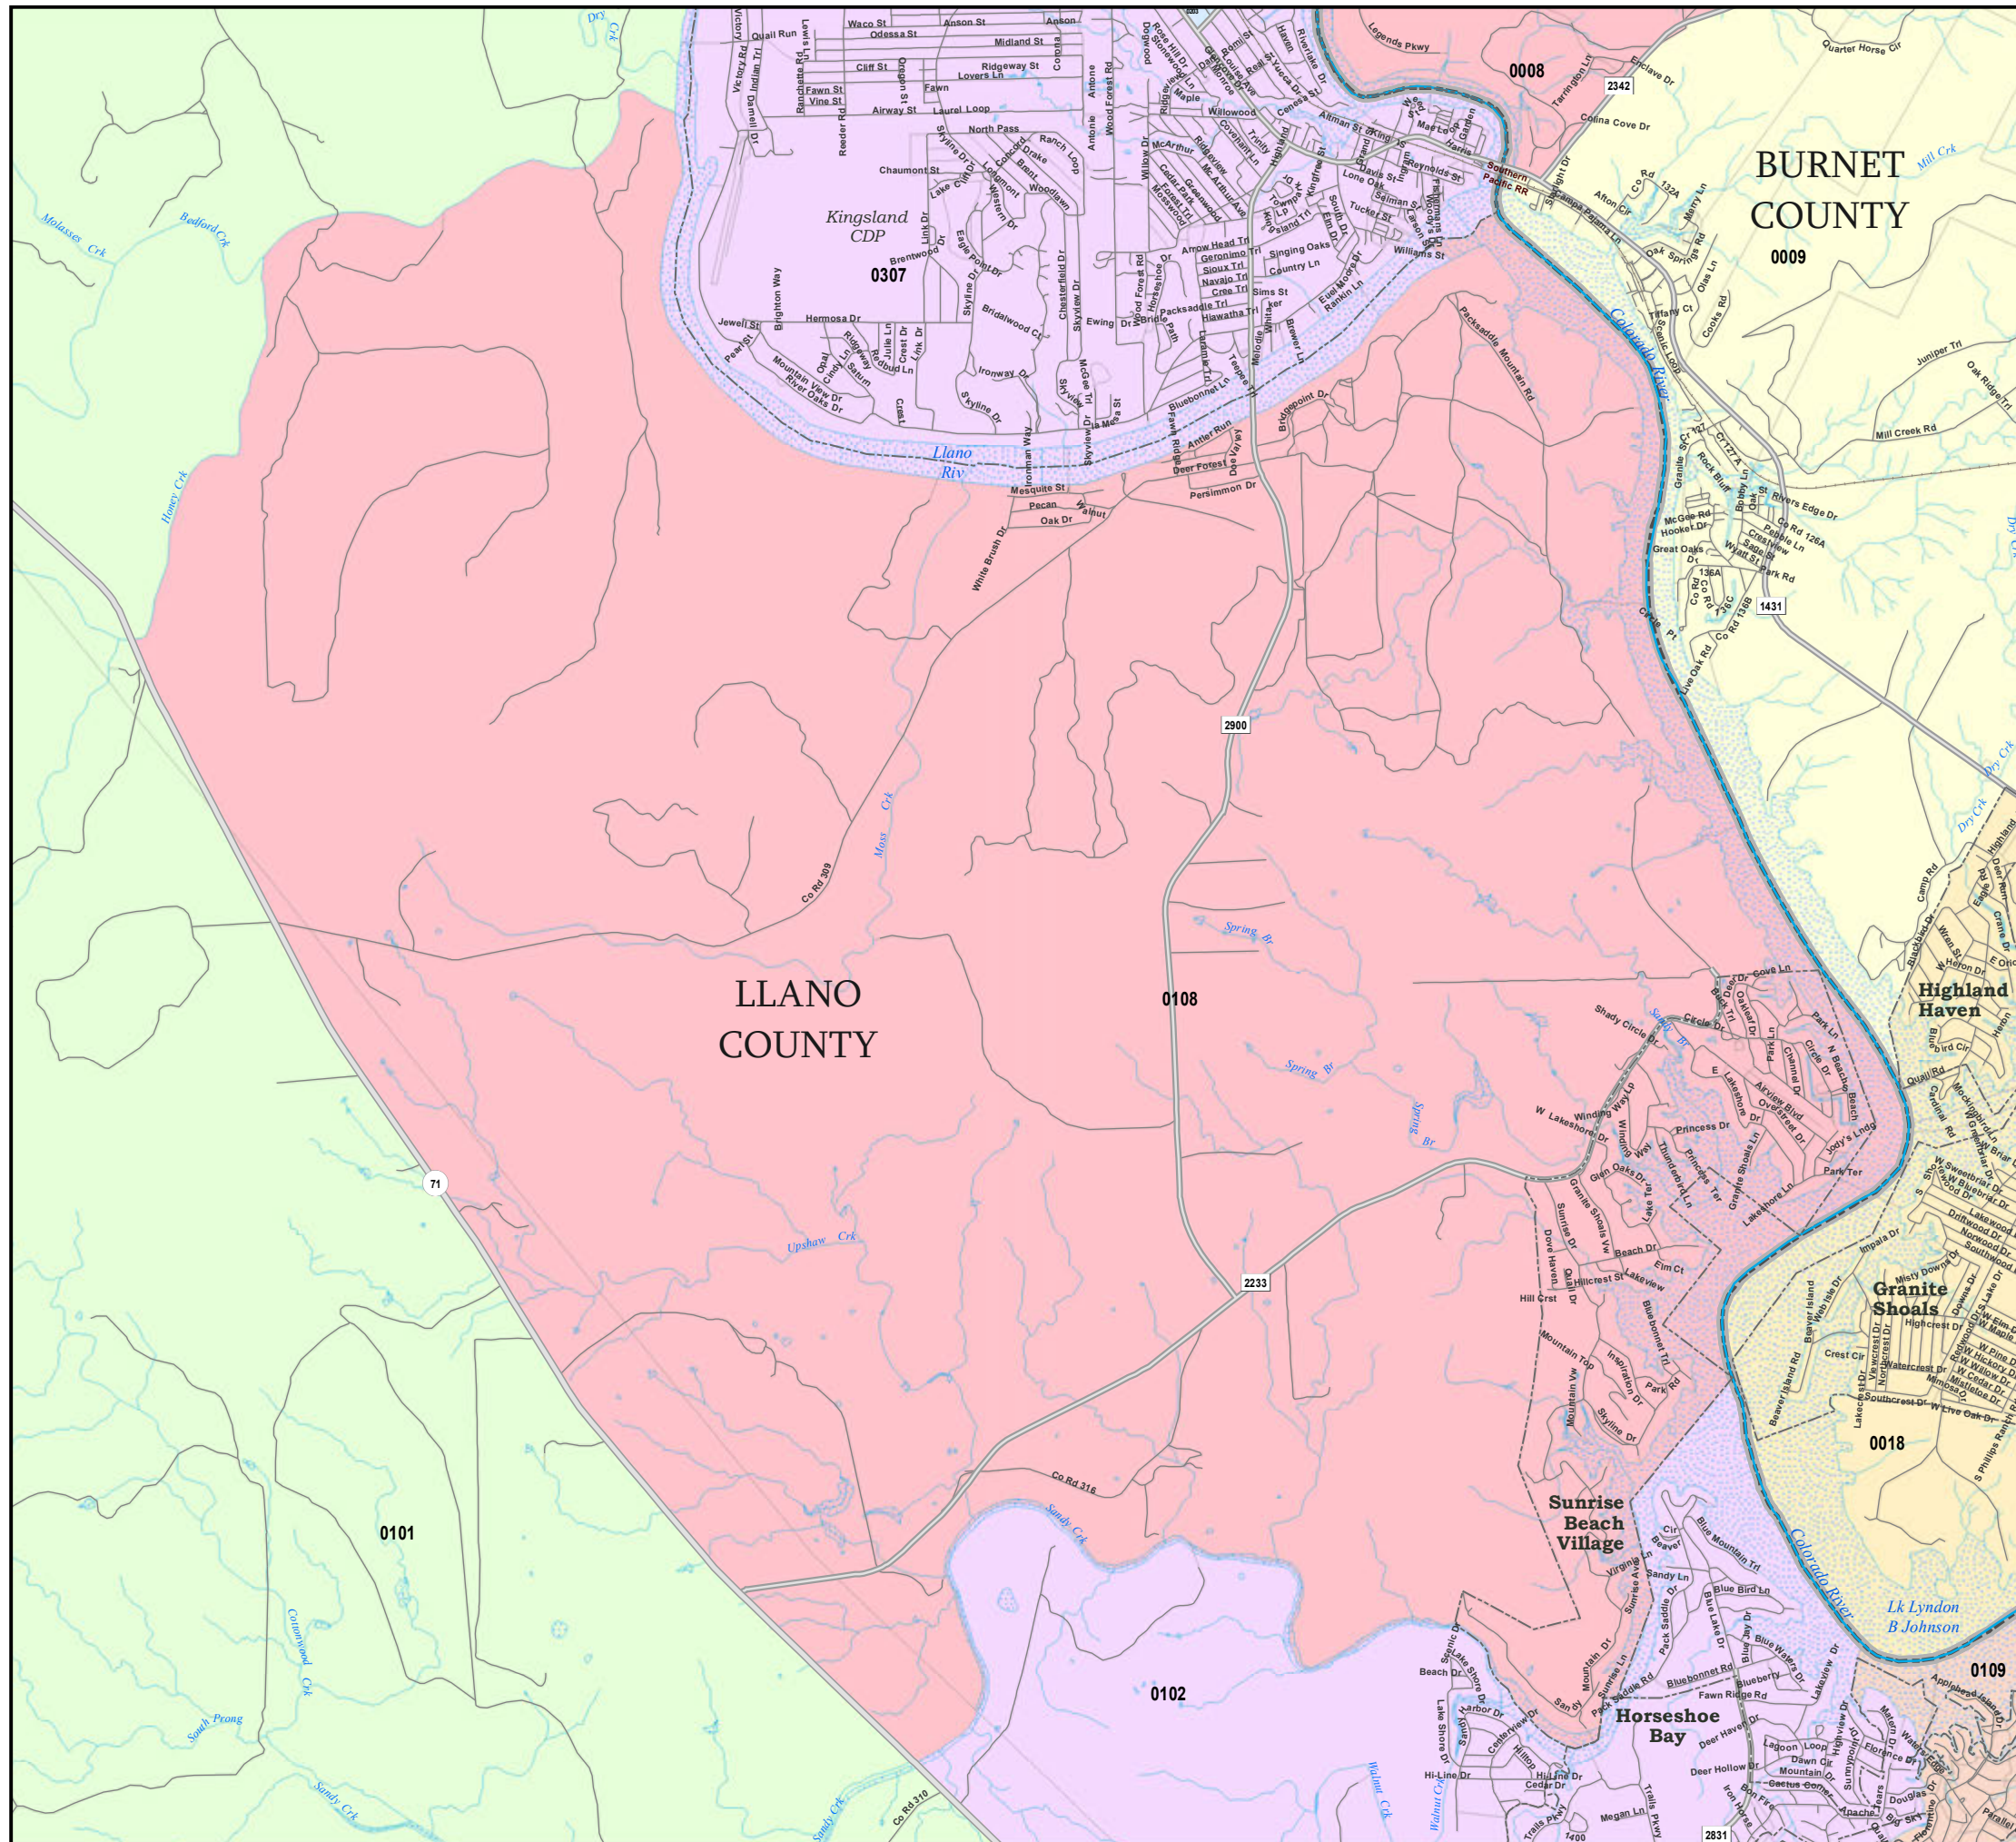

PRECINCT 0108 LLANO COUNTY

2016 General Election Precincts

-  **Cities**
-  *Census Designated Places (CDPs)*
-  **COUNTIES**
-  *Water*
-  *Streams*
-  **2016 General Election Precincts**

Boundaries other than for legislative, congressional, or State Board of Education districts are for informational purposes only and may be approximate.

41091
2010 Census