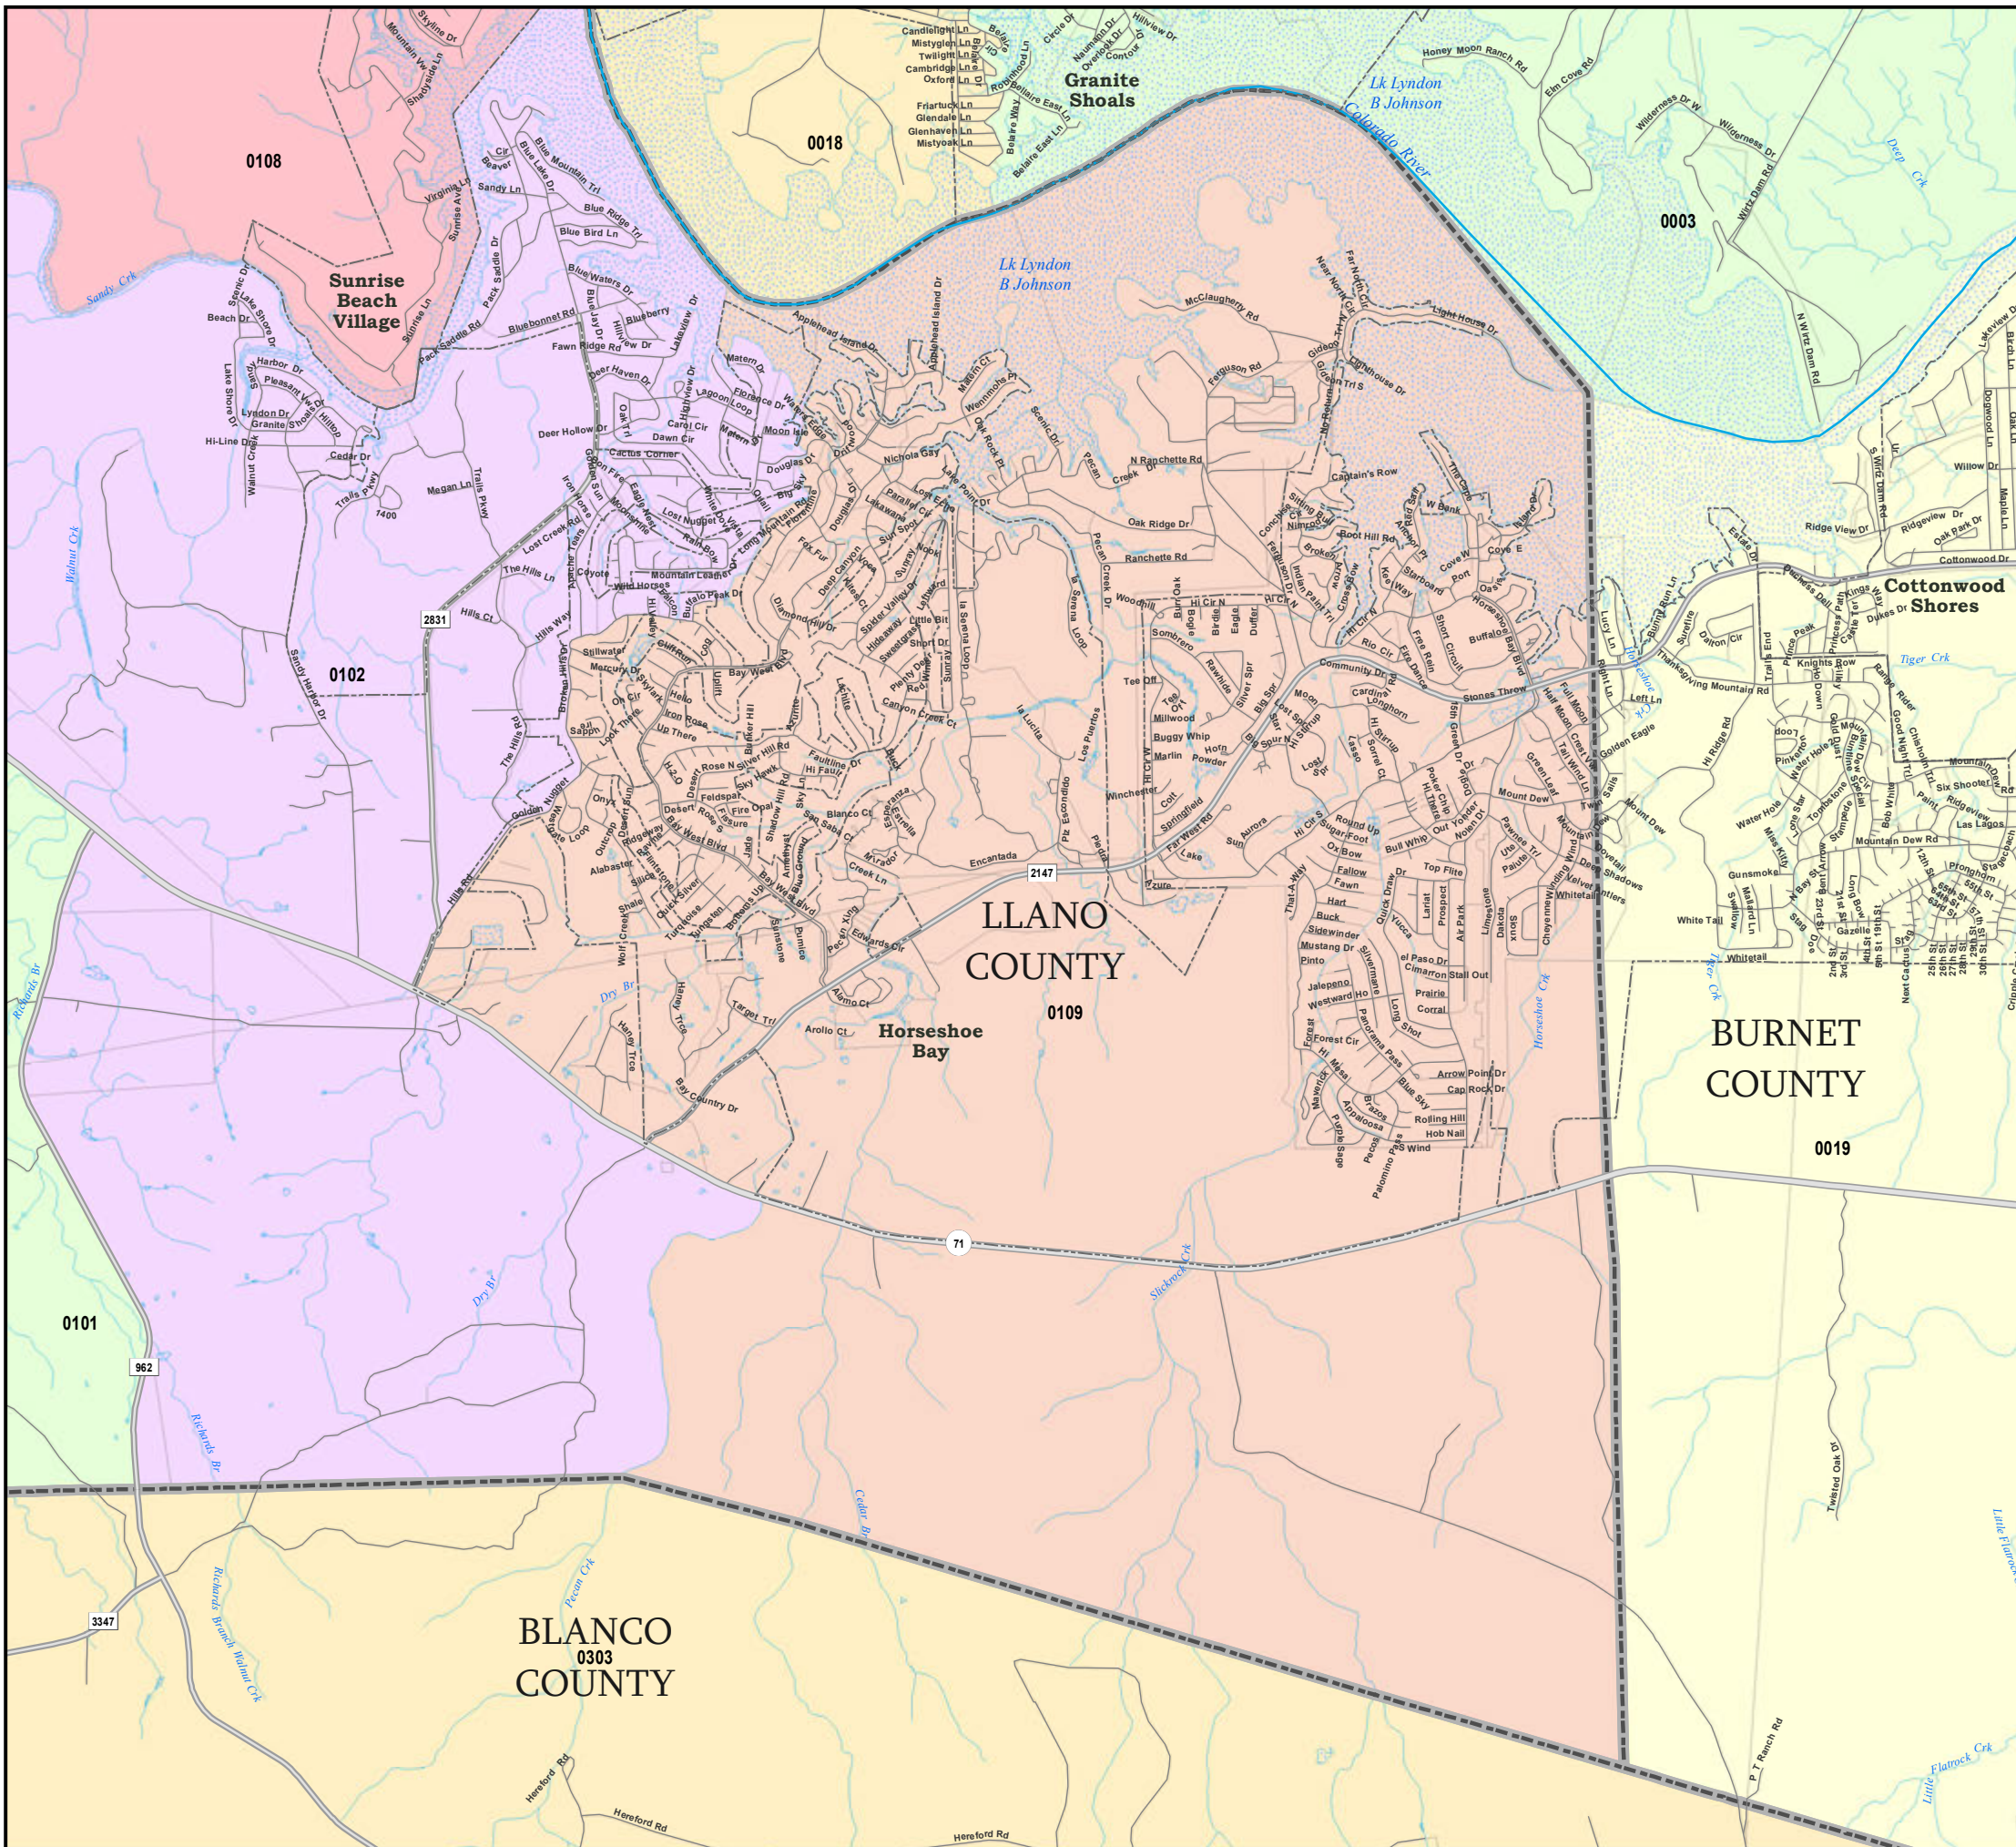

# PRECINCT 0109 LLANO COUNTY

## 2016 General Election Precincts

- Cities**
- Census Designated Places (CDPs)*
- COUNTIES**
- Water*
- Streams*
- 2016 General Election Precincts**

Boundaries other than for legislative, congressional, or State Board of Education districts are for informational purposes only and may be approximate.

41092  
2010 Census