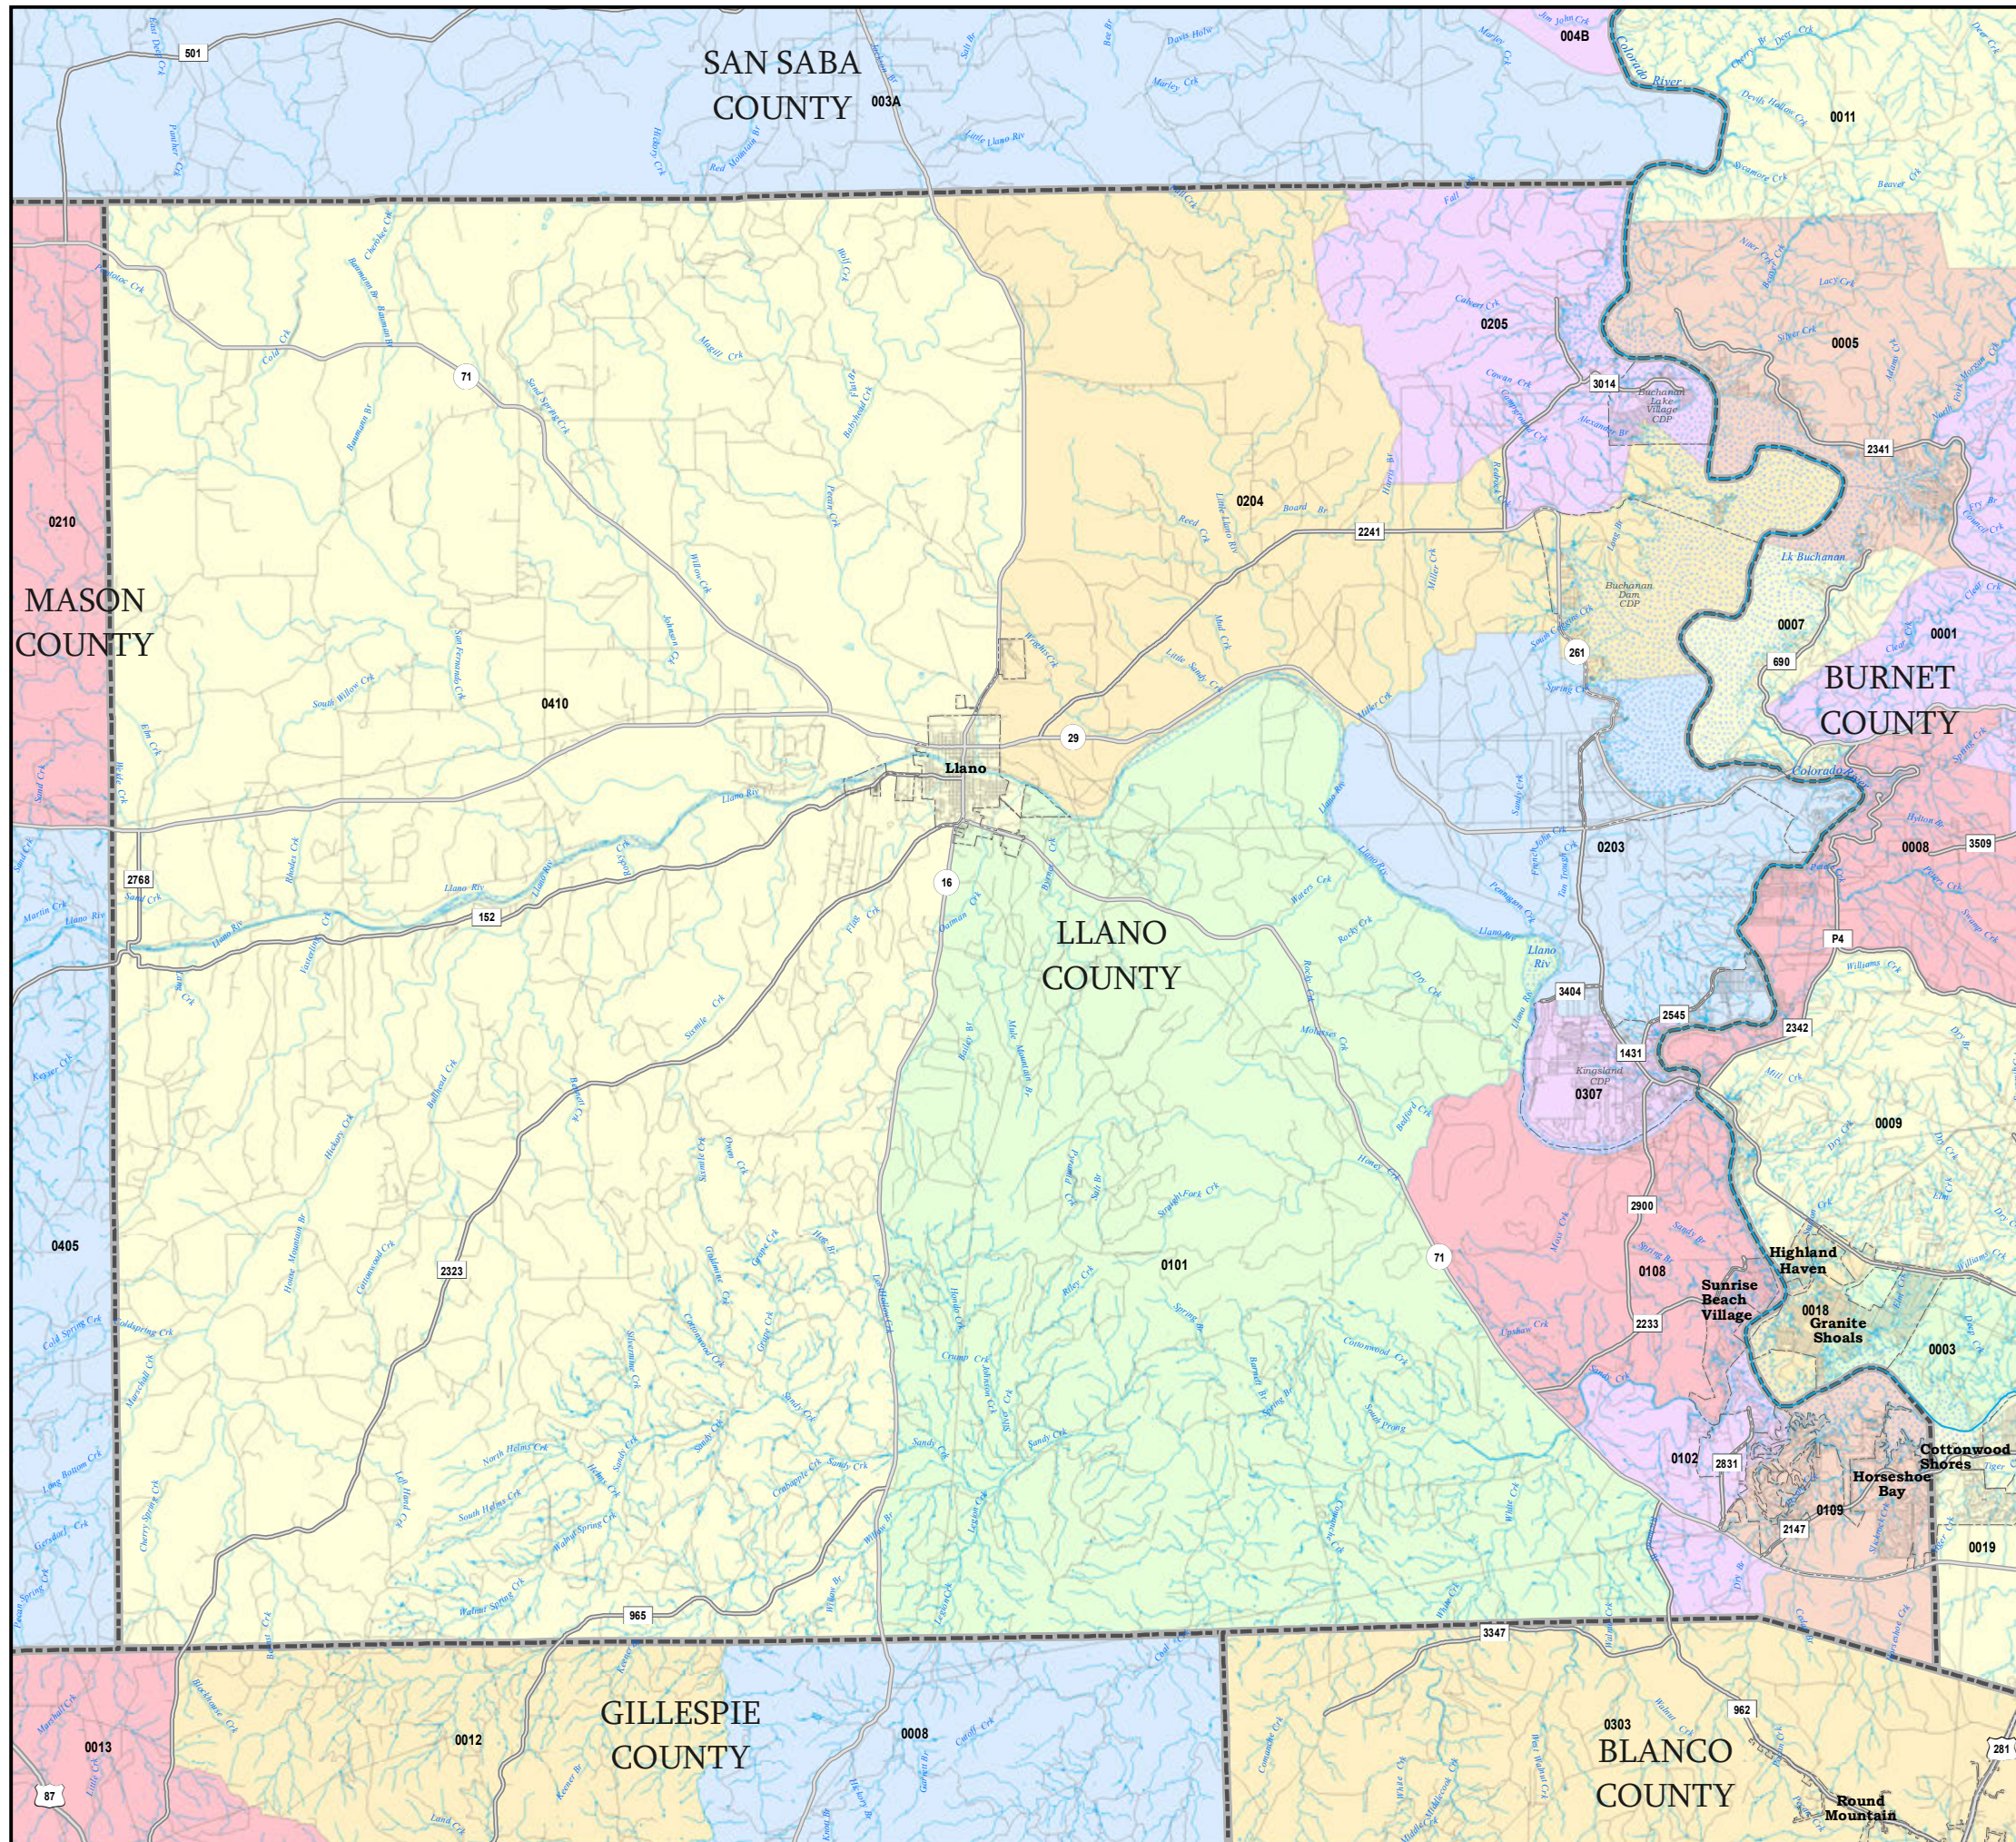

# LLANO COUNTY

## 2016 General Election Precincts

-  **Cities**
-  *Census Designated Places (CDPs)*
-  **COUNTIES**
-  *Water*
-  *Streams*
-  **2016 General Election Precincts**

Boundaries other than for legislative, congressional, or State Board of Education districts are for informational purposes only and may be approximate.